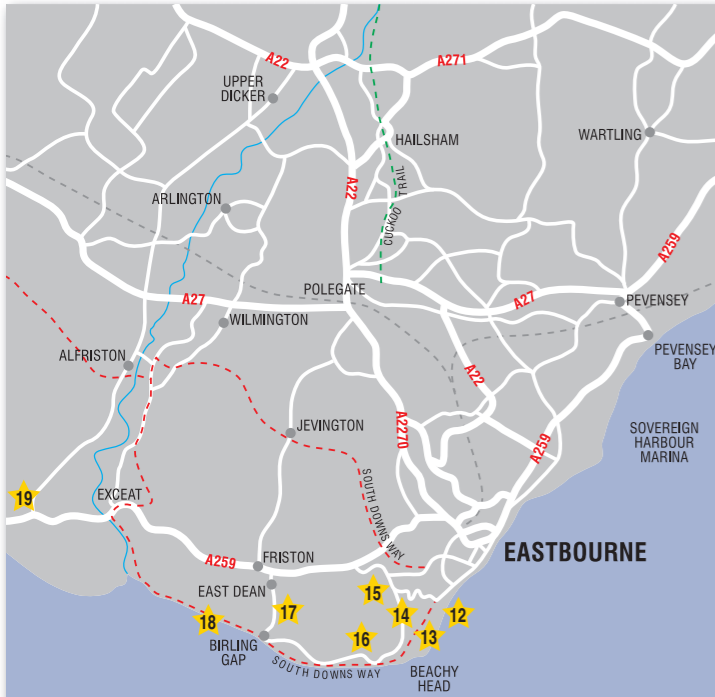

ON LOCATION

key ★

- **1 Eastbourne Pier** BN21 3EL
  Last Orders (2001)
  44 Inch Chest (2009)
  Made in Dagenham (2010)
  Perfect Life (2010)
  Brighton Rock (2011)
  Mitchell and Webb
  Poirot
  West Beach
- **2 Cavendish Place** BN21 3EJ
  Angus, Thongs & Perfect Snogging (2008)
  Brighton Rock (2011)
- **3 Carpet Gardens** BN21 3EL
  Angus, Thongs & Perfect Snogging (2008)
- **4 Queen's Hotel** BN21 3DY
  Poirot
- **5 Marine Parade** BN22 7AY
  Notes on a Scandal (2006)
  Perfect Life (2010)
- **6 Splash Point Beaches** BN22 7AA
  Angus, Thongs & Perfect Snogging (2008)
- **7 Langham Hotel** BN22 7AH
  Made in Dagenham (2010)
- **8 Redoubt Fortress** BN22 7AQ
  West Beach
- **9 Royal Parade** BN22 7JY
  Notes on a Scandal (2006)
- **10 Fort Fun** BN22 7LQ
  Little Britain
- **11 Golden Jubilee Way** BN24 5
  Notes on a Scandal (2006)
- **12 Beachy Head Lighthouse** BN20 7YA
  Chitty Chitty Bang Bang (1968)
- **13 Beachy Head** BN20 7YA
  The Londoners (1965)
  Bond: The Living Daylights (1987)
  Robin Hood: Prince of Thieves (1991)
  Band of Brothers (2001)
  Pearl Harbour (2001)
  Harry Potter and The Goblet of Fire (2005)
  Notes on a Scandal (2006)
  Emma (2009)
  Brighton Rock (2011)
  Little Britain
  Mitchell and Webb
- **14 Beachy Head Road** BN20 0AE
  Green Wing (2004)
  Wimbledon (2004)
  Children of Men (2006)
  Perfect Life (2010)
  Foyle's War
- **15 Warren Hill** BN20 0
  Green Wing (2004)
  Angus, Thongs & Perfect Snogging (2008)
- **16 Belle Tout** BN20 0AE
  The Best Man (2005)
  The Lives and Loves of a She Devil
- **17 Tiger Inn** BN20 0DA
  West Beach
- **18 Birling Gap** BN20 0AB
  Brighton Rock (2011)
- **19 Cuckmere Cottage** BN26 5TT
  The Best Man (2005)
- **20 Duke's Drive** BN20 7XL
  Angus, Thongs & Perfect Snogging (2008)
- **21 Holywell Tea Rooms** BN20 7XB
  Christmas at the Riviera (2007)
- **22 Holywell** BN20 7XB
  Angus, Thongs & Perfect Snogging (2008)
  EastEnders
  Miss Marple
- **23 Hydro Hotel** BN20 7HZ
  Foyle's War
- **24 Grand Hotel** BN21 4EQ
  Miss Marple
- **25 Seafront Promenade** BN21 4DN
  Brighton Rock (2011)
  Foyle's War
  Little Britain
  Poirot
- **26 Carlisle Road** BN21 4BT
  The Thick of It
- **27 Wish Tower** BN21 4BY
  The Best Man (2005)
  Christmas at the Riviera (2007)
  Mitchell and Webb
  That Mitchell and Webb Look 2
- **28 Devonshire Park Theatre** BN21 4BW
  Foyle's War
  Miss Marple
- **29 Town Hall** BN21 4UG
  West Beach
- **30 Grand Parade** BN21 4DH
  Perfect Life (2010)
  The Thick of It
- **31 Main Resort Beaches** BN21 3AD
  Last Orders (2001)
  The Best Man (2005)
  Brighton Rock (2011)
- **32 Cavendish Hotel** BN21 4DH
  Notes on a Scandal (2006)
  Brighton Rock (2011)
- **33 Eastbourne Bandstand** BN21 3AD
  Notes on a Scandal (2006)
  Angus, Thongs & Perfect Snogging (2008)
  Foyle's War
  Little Britain
  Miss Marple
  Poirot
- **34 Chatsworth Hotel** BN21 3YR
  The Good Doctor Bodkin-Adams (1986)
  Bramwell (1995)
- **35 Terminus Road** BN21 3DH
  Perfect Life (2010)