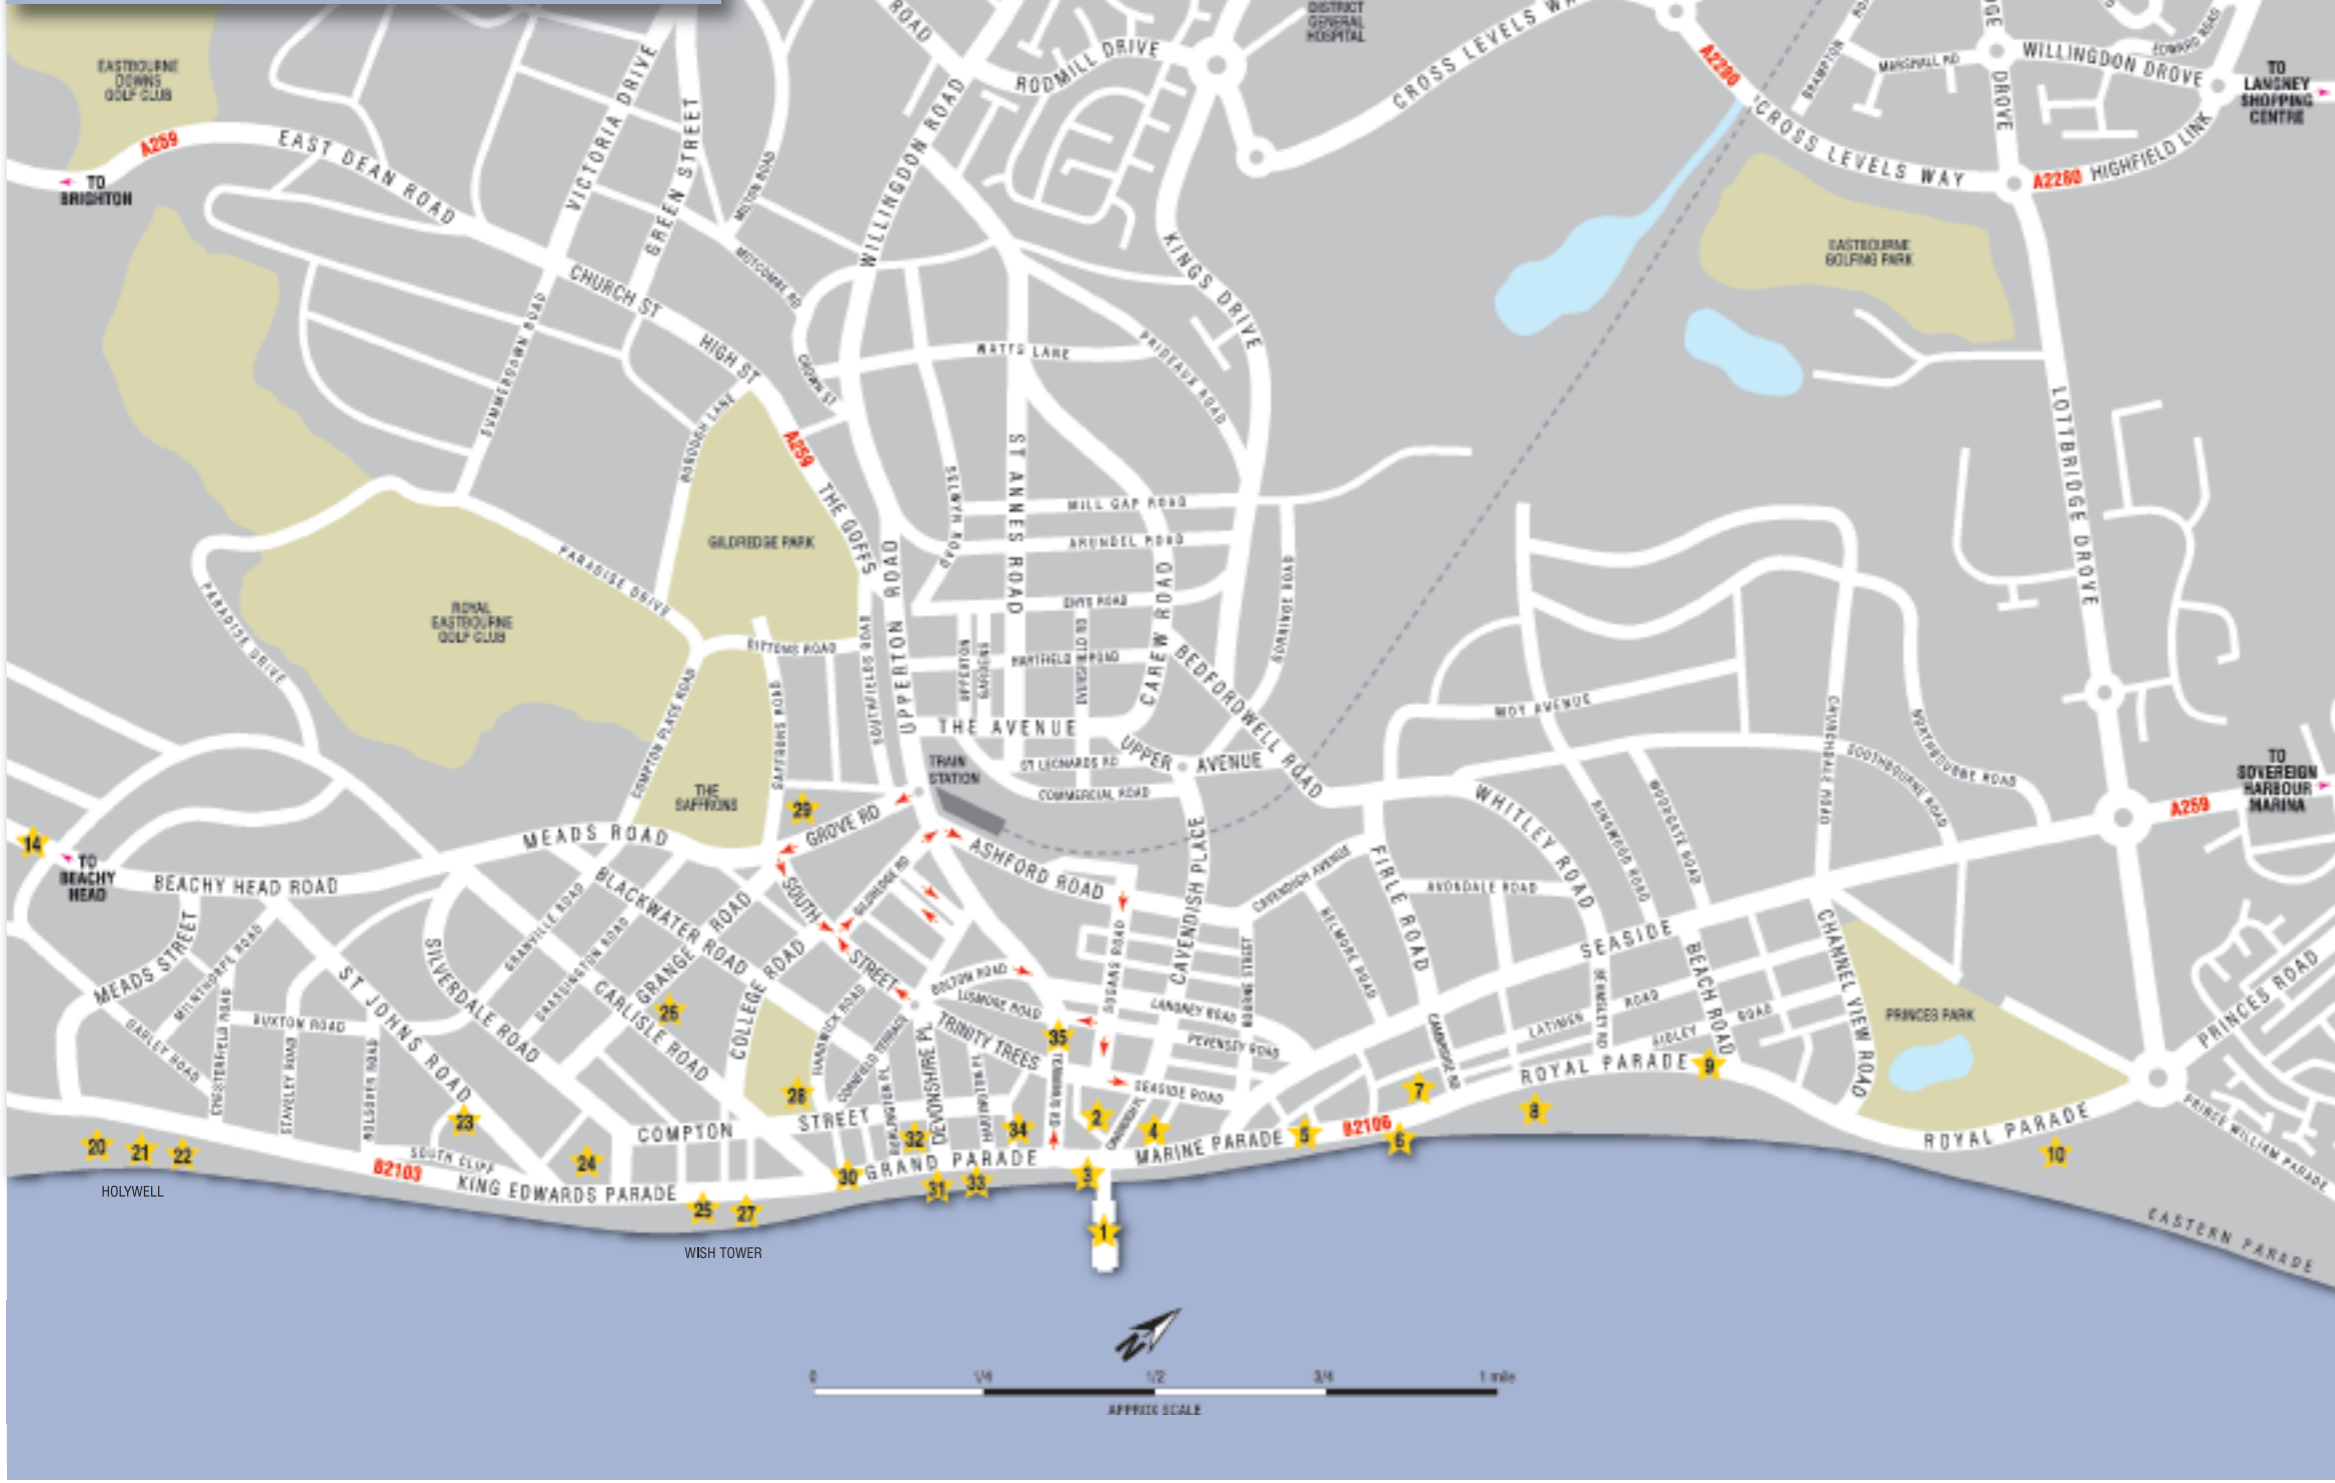

ON LOCATION

key ★

- **1 Eastbourne Pier** BN21 3EL
  Last Orders (2001)
  44 Inch Chest (2009)
  Made in Dagenham (2010)
  Perfect Life (2010)
  Brighton Rock (2011)
  Mitchell and Webb
  Poirot
  West Beach
- **2 Cavendish Place** BN21 3EJ
  Angus, Thongs & Perfect Snogging (2008)
  Brighton Rock (2011)
- **3 Carpet Gardens** BN21 3EL
  Angus, Thongs & Perfect Snogging (2008)
- **4 Queen's Hotel** BN21 3DY
  Poirot
- **5 Marine Parade** BN22 7AY
  Notes on a Scandal (2006)
  Perfect Life (2010)
- **6 Splash Point Beaches** BN22 7AA
  Angus, Thongs & Perfect Snogging (2008)
- **7 Langham Hotel** BN22 7AH
  Made in Dagenham (2010)
- **8 Redoubt Fortress** BN22 7AQ
  West Beach
- **9 Royal Parade** BN22 7JY
  Notes on a Scandal (2006)
- **10 Fort Fun** BN22 7LQ
  Little Britain
- **11 Golden Jubilee Way** BN24 5
  Notes on a Scandal (2006)
- **12 Beachy Head Lighthouse** BN20 7YA
  Chitty Chitty Bang Bang (1968)
- **13 Beachy Head** BN20 7YA
  The Londoners (1965)
  Bond: The Living Daylights (1987)
  Robin Hood: Prince of Thieves (1991)
  Band of Brothers (2001)
  Pearl Harbour (2001)
  Harry Potter and The Goblet of Fire (2005)
  Notes on a Scandal (2006)
  Emma (2009)
  Brighton Rock (2011)
  Little Britain
  Mitchell and Webb
- **14 Beachy Head Road** BN20 0AE
  Green Wing (2004)
  Wimbledon (2004)
  Children of Men (2006)
  Perfect Life (2010)
  Foyle's War
- **15 Warren Hill** BN20 0
  Green Wing (2004)
  Angus, Thongs & Perfect Snogging (2008)
- **16 Belle Tout** BN20 0AE
  The Best Man (2005)
  The Lives and Loves of a She Devil
- **17 Tiger Inn** BN20 0DA
  West Beach
- **18 Birling Gap** BN20 0AB
  Brighton Rock (2011)
- **19 Cuckmere Cottage** BN26 5TT
  The Best Man (2005)
- **20 Duke's Drive** BN20 7XL
  Angus, Thongs & Perfect Snogging (2008)
- **21 Holywell Tea Rooms** BN20 7XB
  Christmas at the Riviera (2007)
- **22 Holywell** BN20 7XB
  Angus, Thongs & Perfect Snogging (2008)
  EastEnders
  Miss Marple
- **23 Hydro Hotel** BN20 7HZ
  Foyle's War
- **24 Grand Hotel** BN21 4EQ
  Miss Marple
- **25 Seafront Promenade** BN21 4DN
  Brighton Rock (2011)
  Foyle's War
  Little Britain
  Poirot
- **26 Carlisle Road** BN21 4BT
  The Thick of It
- **27 Wish Tower** BN21 4BY
  The Best Man (2005)
  Christmas at the Riviera (2007)
  Mitchell and Webb
  That Mitchell and Webb Look 2
- **28 Devonshire Park Theatre** BN21 4BW
  Foyle's War
  Miss Marple
- **29 Town Hall** BN21 4UG
  West Beach
- **30 Grand Parade** BN21 4DH
  Perfect Life (2010)
  The Thick of It
- **31 Main Resort Beaches** BN21 3AD
  Last Orders (2001)
  The Best Man (2005)
  Brighton Rock (2011)
- **32 Cavendish Hotel** BN21 4DH
  Notes on a Scandal (2006)
  Brighton Rock (2011)
- **33 Eastbourne Bandstand** BN21 3AD
  Notes on a Scandal (2006)
  Angus, Thongs & Perfect Snogging (2008)
  Foyle's War
  Little Britain
  Miss Marple
  Poirot
- **34 Chatsworth Hotel** BN21 3YR
  The Good Doctor Bodkin-Adams (1986)
  Bramwell (1995)
- **35 Terminus Road** BN21 3DH
  Perfect Life (2010)