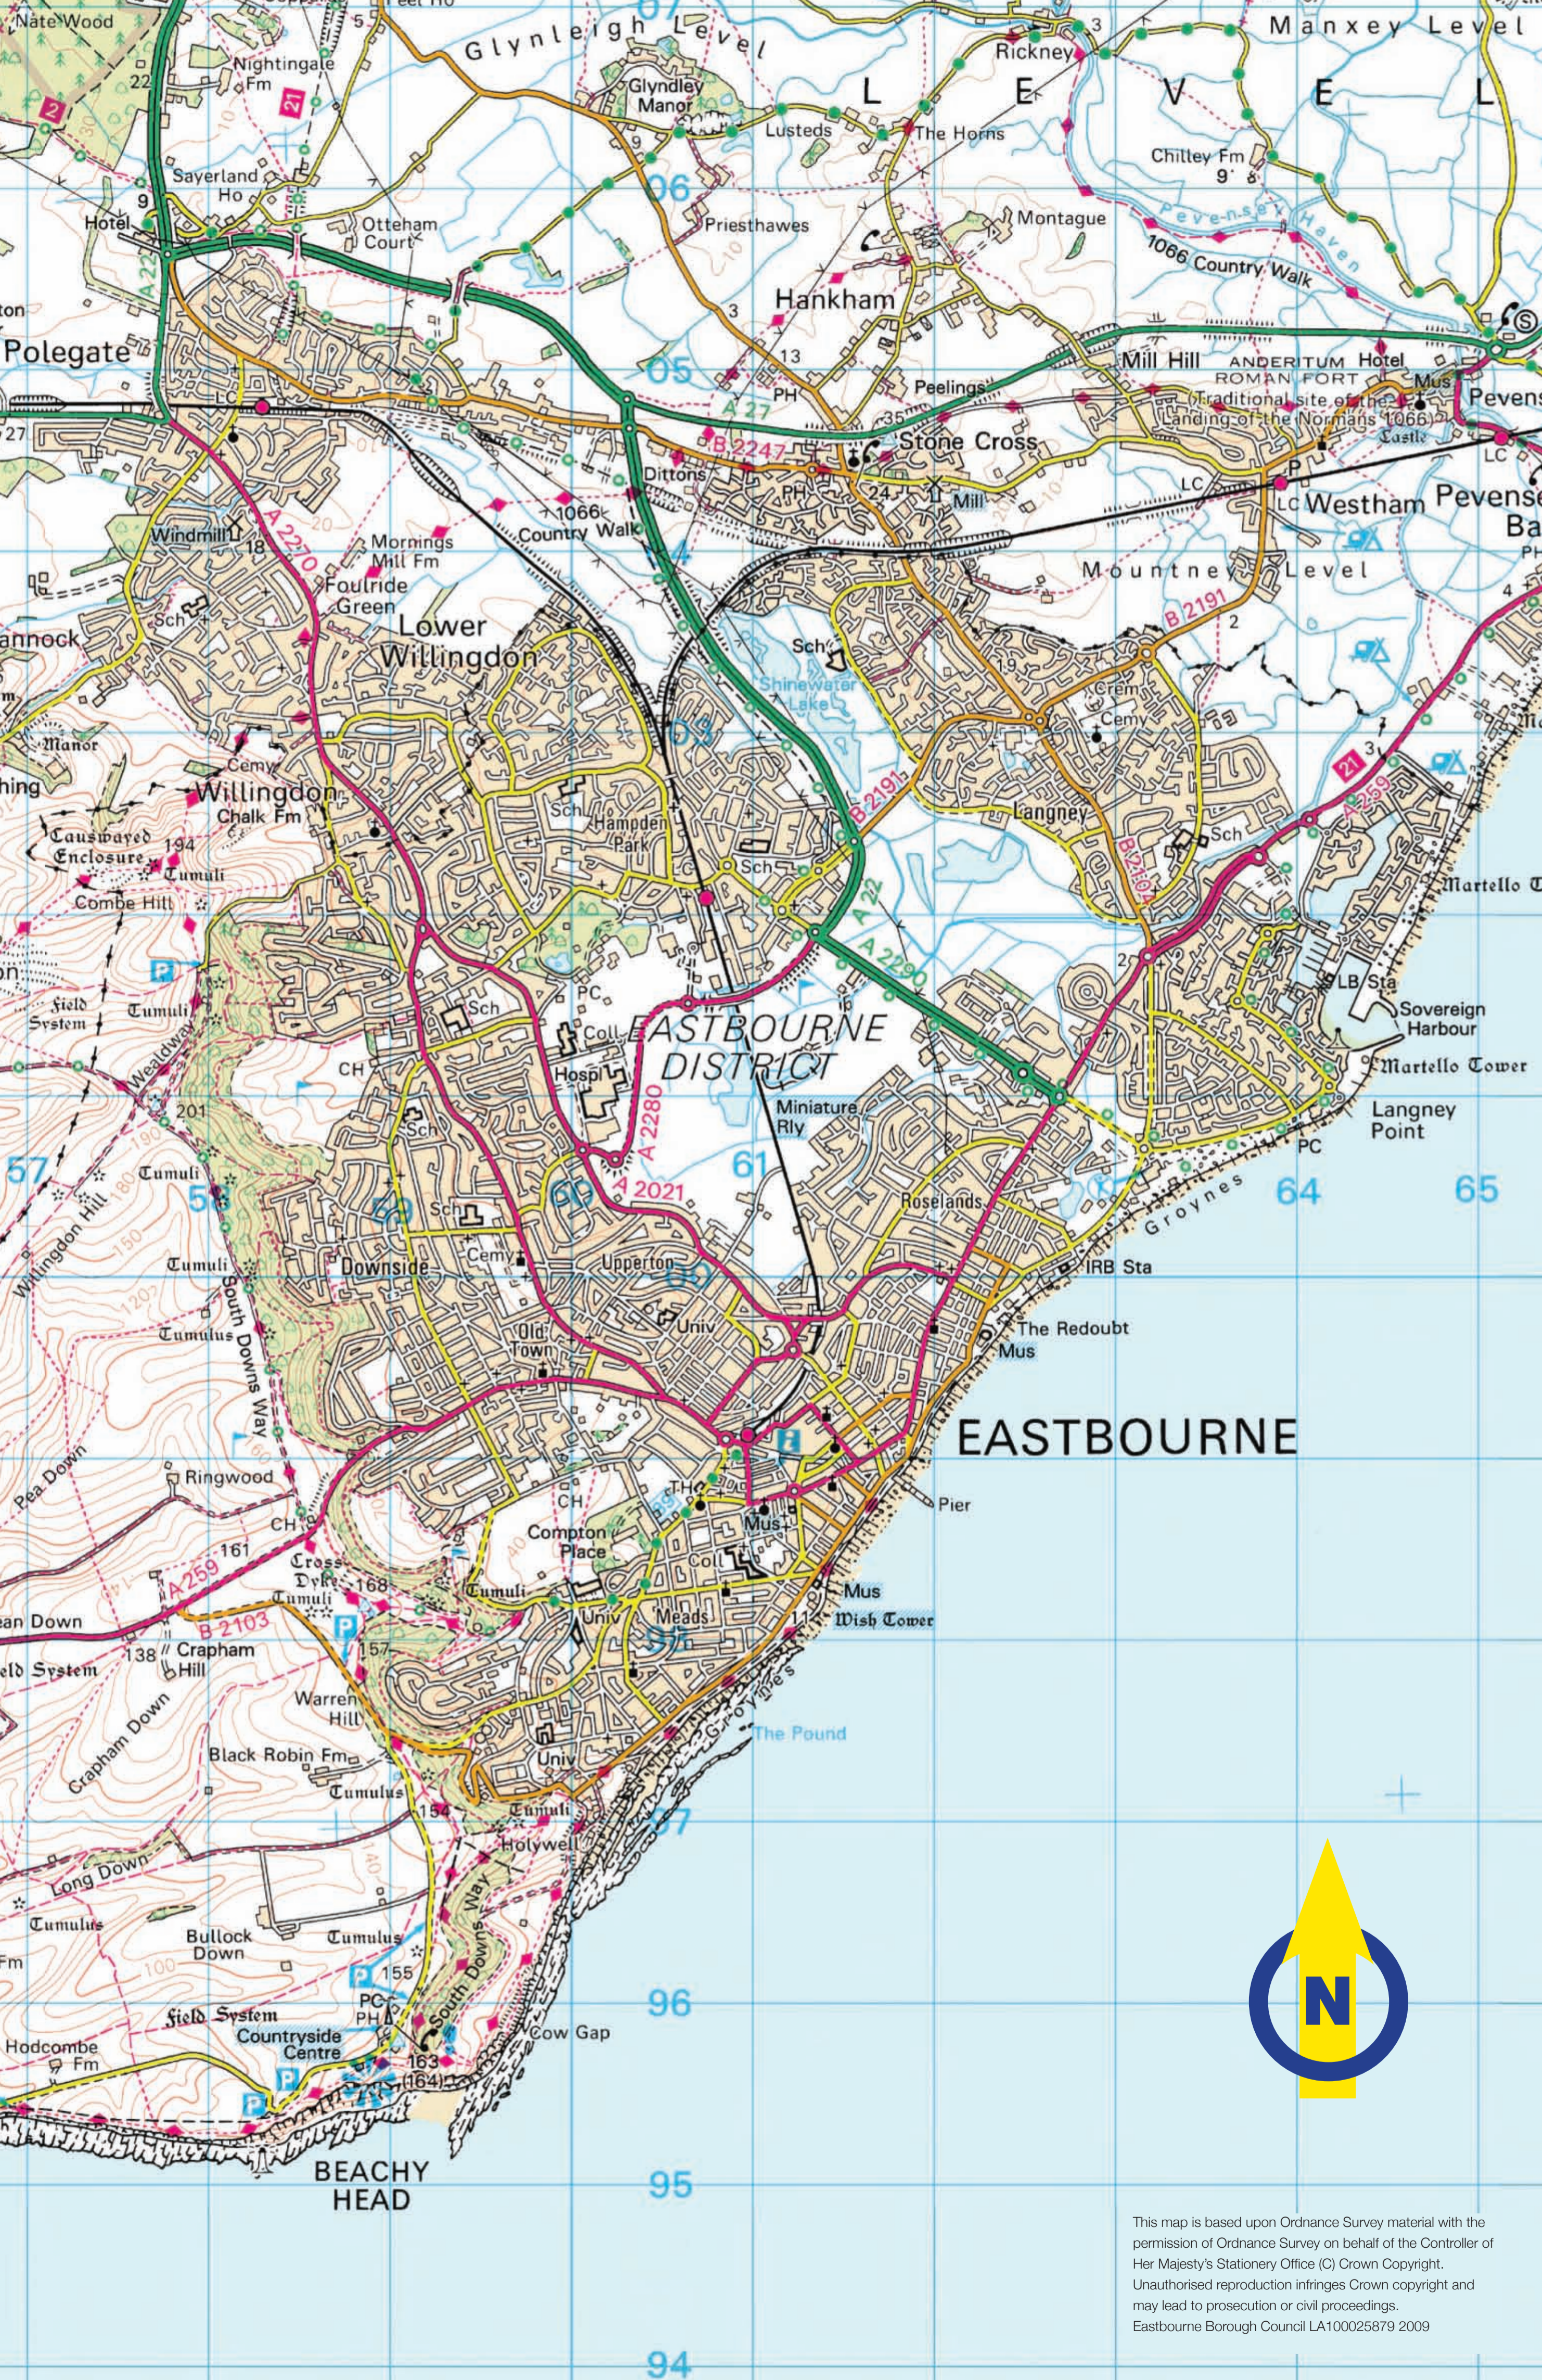

visit **Eastbourne Eshop**

Eastbourne's online shop and the official online ticketing system for Eastbourne Tourism.

Buy Eastbourne souvenirs and gifts, plan your visit using our interesting selection of books and maps, or buy concert and event tickets online.

- ADVENTURE & SPA • ART & CRAFT
- BEACH SHOP • CLOTHING • GIFTS & SOUVENIRS
- MAPS & BOOKS • WALKS & TOURS
- TICKETS & PASSES • BANDSTAND • AIRBOURNE
- TOWNER • SPECIAL OFFERS

www.visiteastbourne.com

MANOR CREATIVE

Litho & Digital Print
Office Supplies & Promotional Gifts

All available from your local sustainable & environmentally friendly business

www.manorcreative.com
788 Edison Road, Eastbourne, East Sussex BN23 6PT
TEL 01323 514400 - EMAIL sales@manorcreative.com

SHN

NHS in East Sussex
East Sussex BN7 2PB
Friars Walk, Lewes

change 4life

better for you
better for the environment
better for life

whole family can enjoy
cycling is something the
bike4life

for tips on safe and healthy cycling
to involve all the family visit
www.nhs.uk/change4life

Eat well Move more Live longer

EASTBOURNE CYCLE & LEISURE MAP