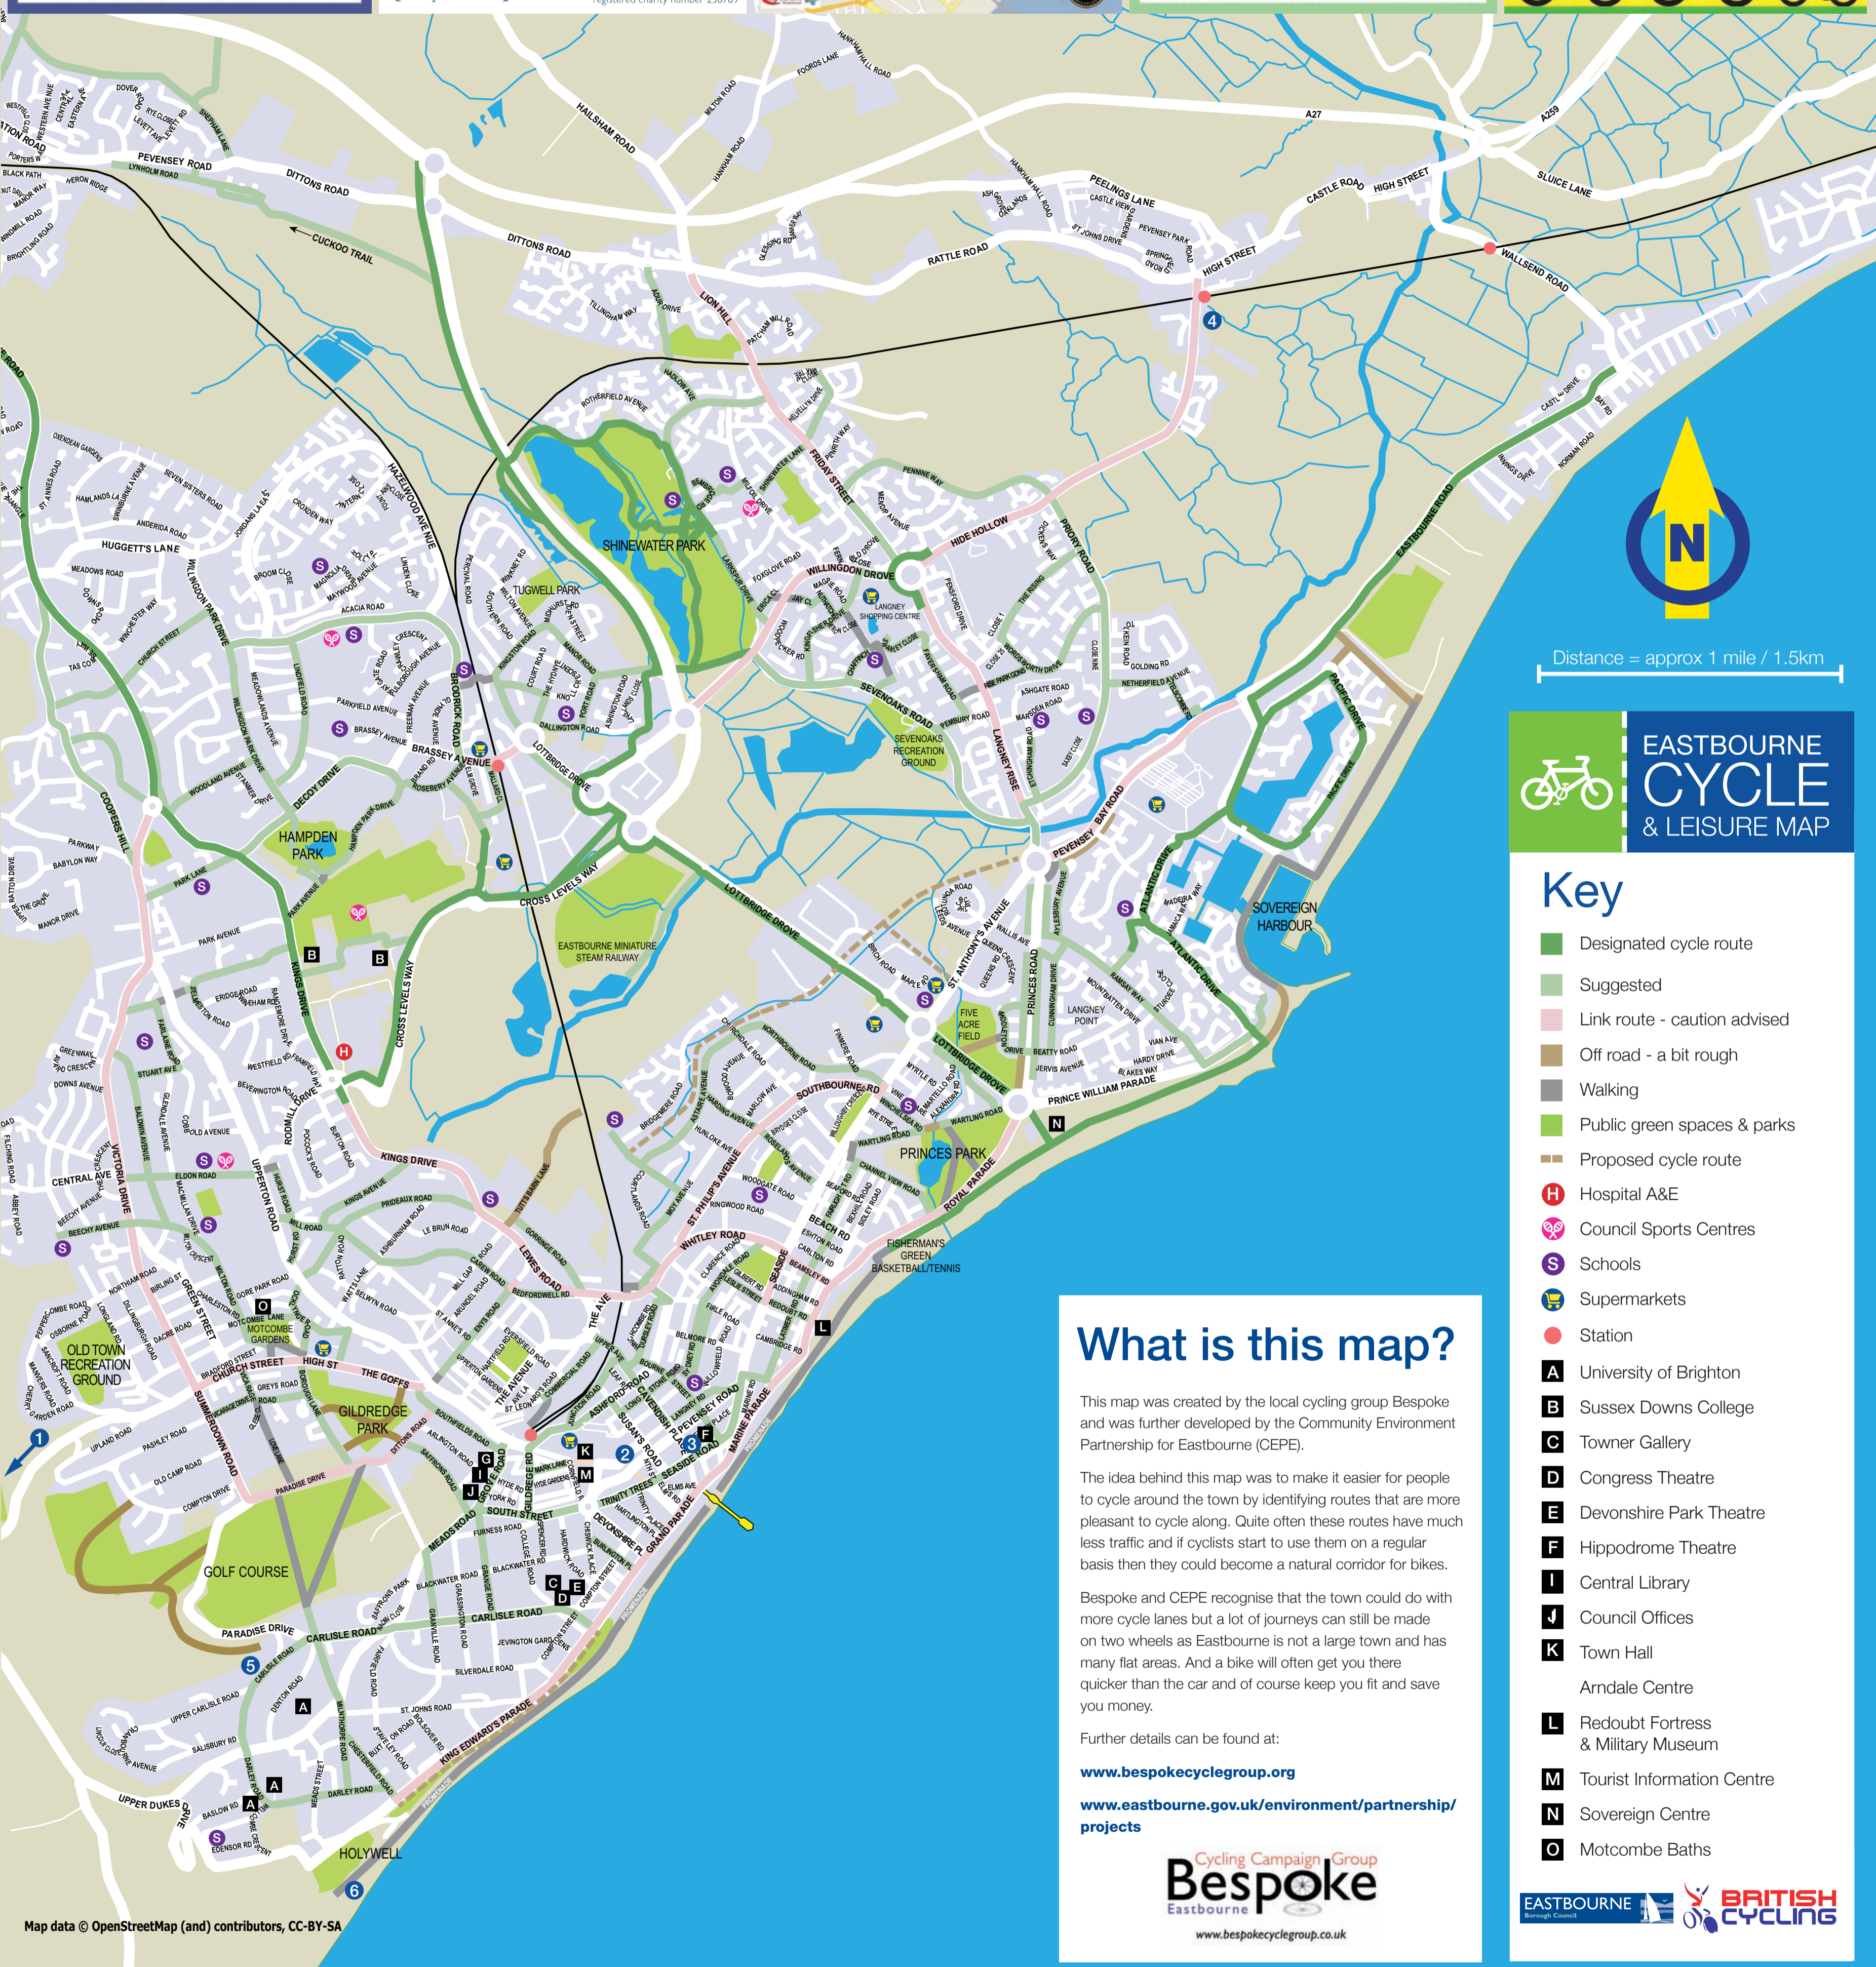

EVOLUTION CYCLES
23a Cavendish Place
www.evocycles.co.uk 01323 737320
Quality bikes, clothing & accessories
Fully Equipped workshop
Friendly & expert staff

4 Fairfields Farm
www.fairfieldsfarm.com
Eastbourne Road, Westham, Pevensey East Sussex BN24 5NG Tel: 01323 763165
A small, family run, touring caravan & camping park near to Eastbourne.
Sited on a working farm this 4 star site offers good, clean facilities including hot showers, duck pond, farm animals, lakeside walk and free fishing.
Conveniently for cyclists, Pevensey & Westham Railway station is just 2 minutes walk from the entrance.

bike4life
for tips on safe and healthy cycling to involve all the family visit www.nhs.uk/change4life

EASTBOURNE CYCLE & LEISURE MAP

Key

- Designated cycle route
- Suggested
- Link route - caution advised
- Off road - a bit rough
- Walking
- Public green spaces & parks
- Proposed cycle route
- Hospital A&E
- Council Sports Centres
- Schools
- Supermarkets
- Station
- University of Brighton
- Sussex Downs College
- Towner Gallery
- Congress Theatre
- Devonshire Park Theatre
- Hippodrome Theatre
- Central Library
- Council Offices
- Town Hall
- Arndale Centre
- Redoubt Fortress & Military Museum
- Tourist Information Centre
- Sovereign Centre
- Motcombe Baths

What is this map?

This map was created by the local cycling group Bespoke and was further developed by the Community Environment Partnership for Eastbourne (CEPE).

The idea behind this map was to make it easier for people to cycle around the town by identifying routes that are more pleasant to cycle along. Quite often these routes have much less traffic and if cyclists start to use them on a regular basis then they could become a natural corridor for bikes.